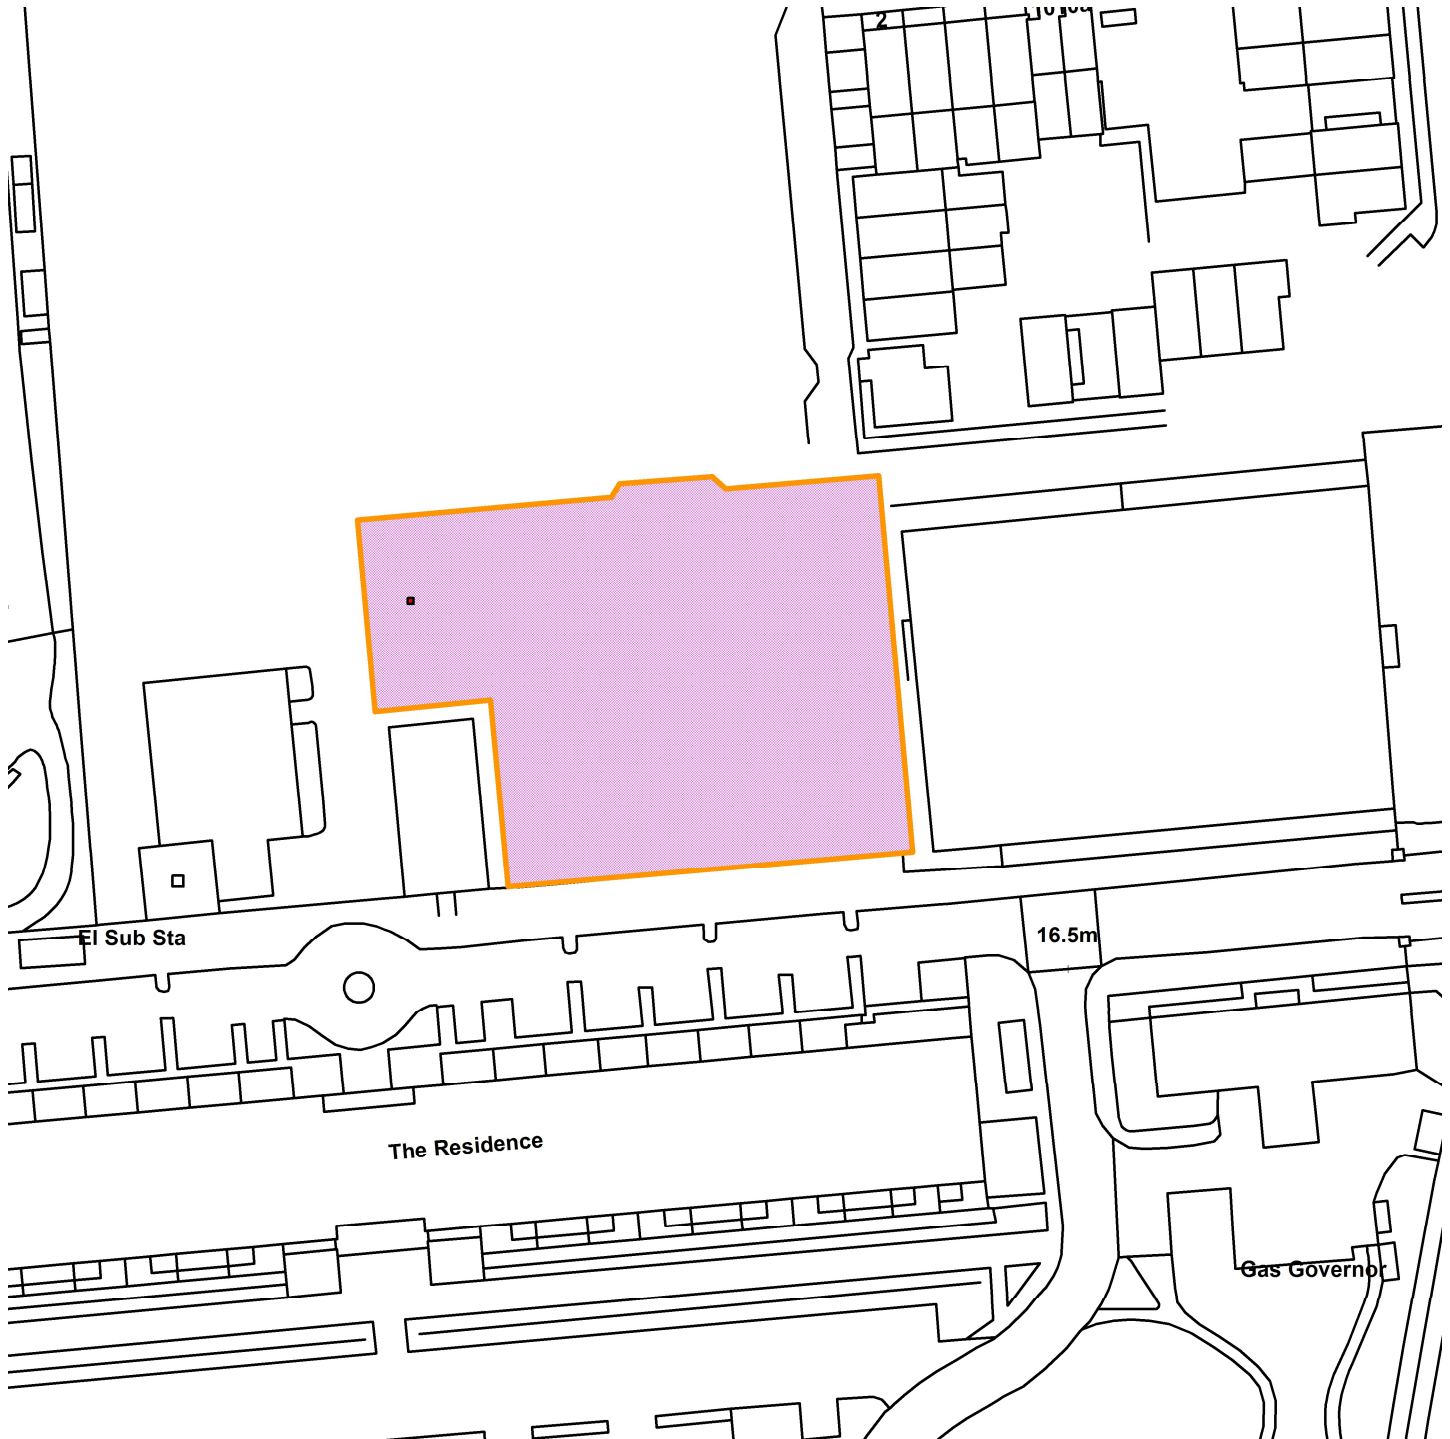

18/01934/FULM

Block H Joseph Terry Grove

Scale : 1:970

Reproduced from the Ordnance Survey map with the permission of the Controller of Her Majesty's Stationery Office © Crown Copyright 2000.

Unauthorised reproduction infringes Crown Copyright and may lead to prosecution or civil proceedings.

Organisation	Not Set
Department	Not Set
Comments	Site Plan
Date	28 August 2019
SLA Number	Not Set